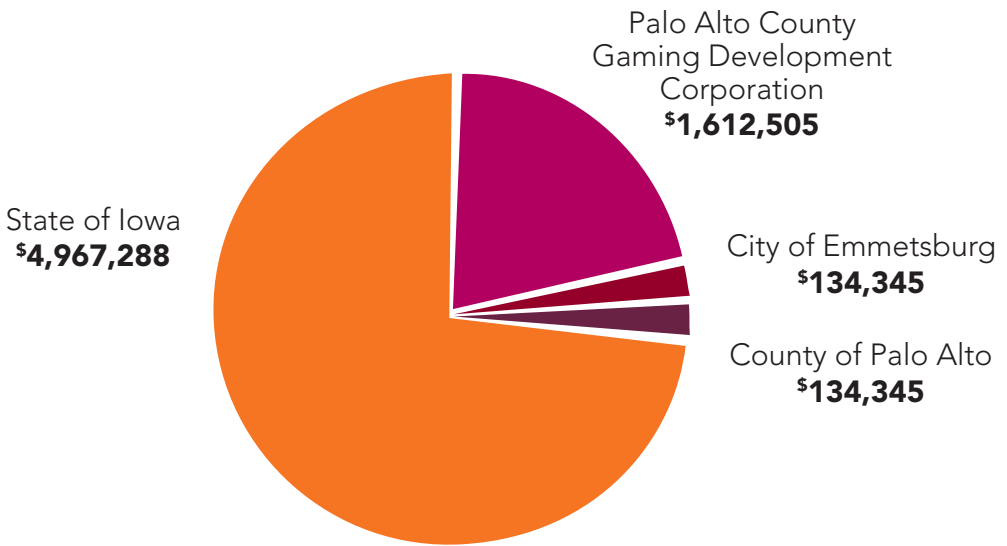

WILD ROSE[®]

CASINO & RESORT • EMMETSBURG, IA

FISCAL YEAR 2019