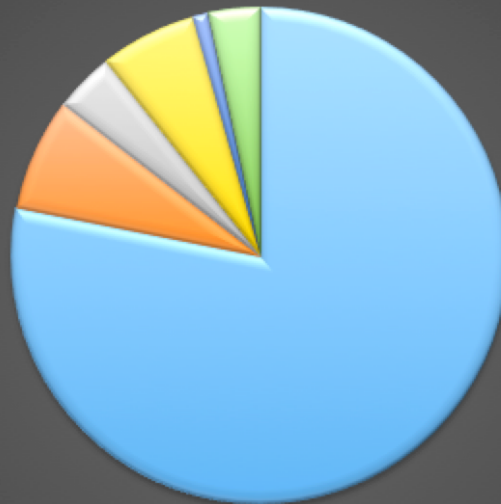

**PRAIRIE MEADOWS Complete Impact Through**

**2018**

Polk County	617
City of Des Moines	58
Legacy Grants	31
Community Betterment Grants	50
Education	8
Other	26
Total Charitable Giving	790

**Prairie Meadows  
Complete Impact Through 2018**