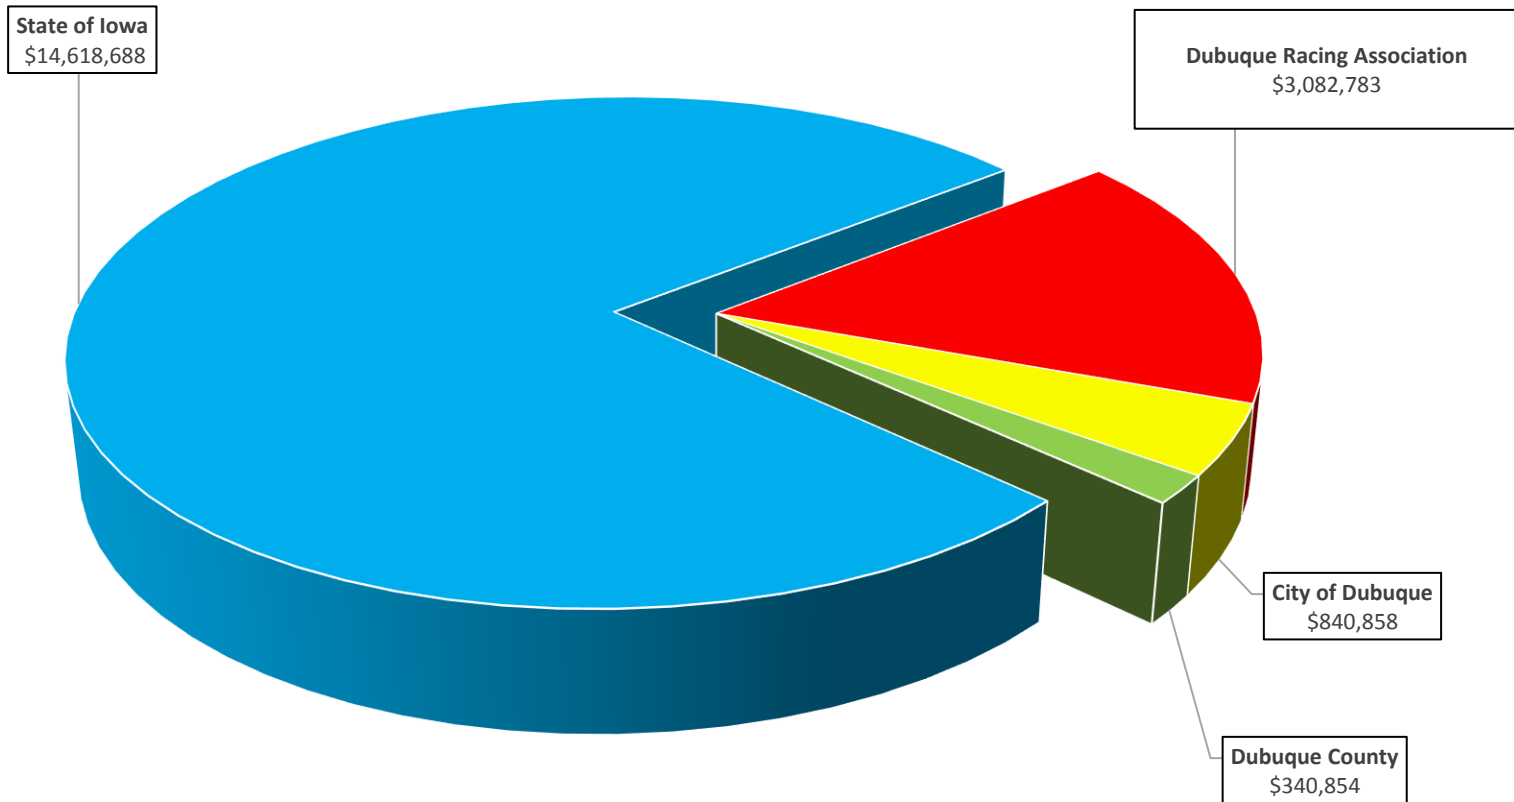

## DIAMOND JO CASINO GAMING TAX DISTRIBUTION

The Diamond Jo Casino is proud to reinvest in the City of Dubuque, Dubuque County, and the State of Iowa.