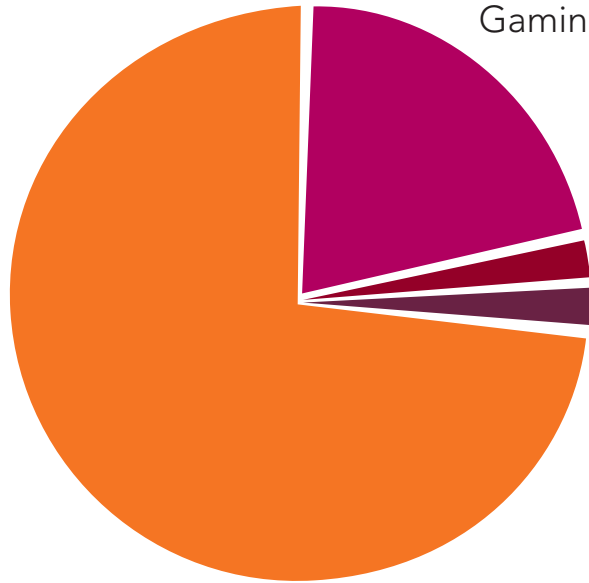

Small Town Friendly.

BIG CITY WILD!

State of Iowa
\$5,188,178

Palo Alto County
Gaming Development Corporation
\$1,687,785

City of Emmetsburg
\$139,954

County of Palo Alto
\$139,954

 **WILD ROSE**
CASINO & RESORT®
EMMETSBURG, IOWA