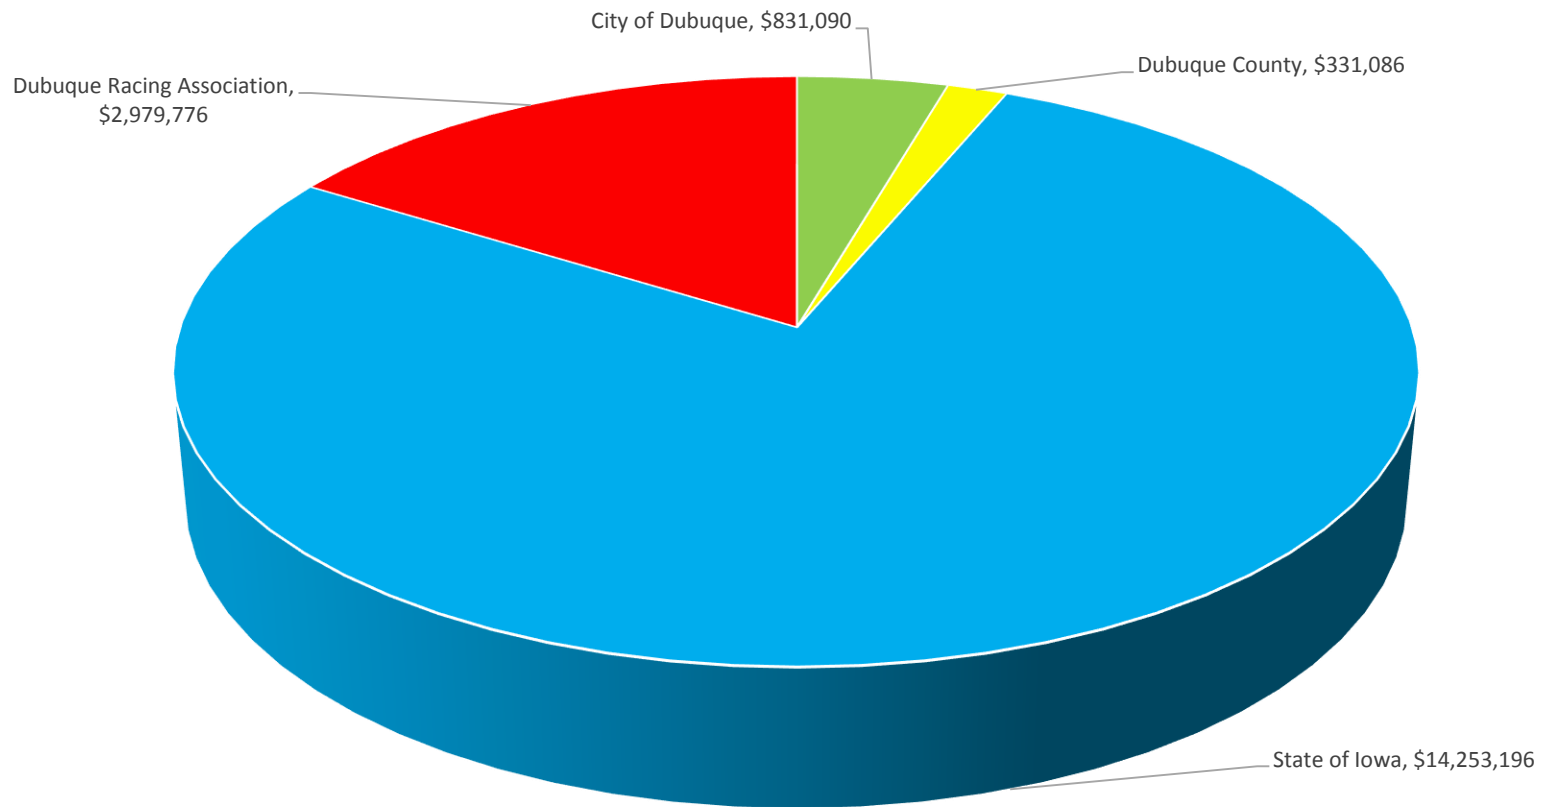

## Diamond Jo Casino Gaming Tax Distribution

**The Diamond Jo Casino is proud to reinvest in the City of Dubuque, Dubuque County and the State of Iowa**