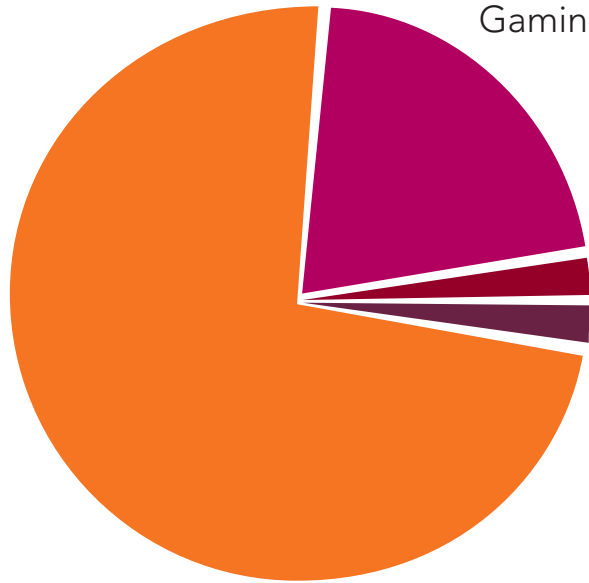

Small Town Friendly.

BIG CITY WILD!

State of Iowa
\$6,745,420.79

Palo Alto County
Gaming Development Corporation
\$1,812,082.78

City of Emmetsburg
\$151,006.90

County of Palo Alto
\$151,006.90

 **WILD ROSE**
CASINO & RESORT®
EMMETSBURG, IOWA