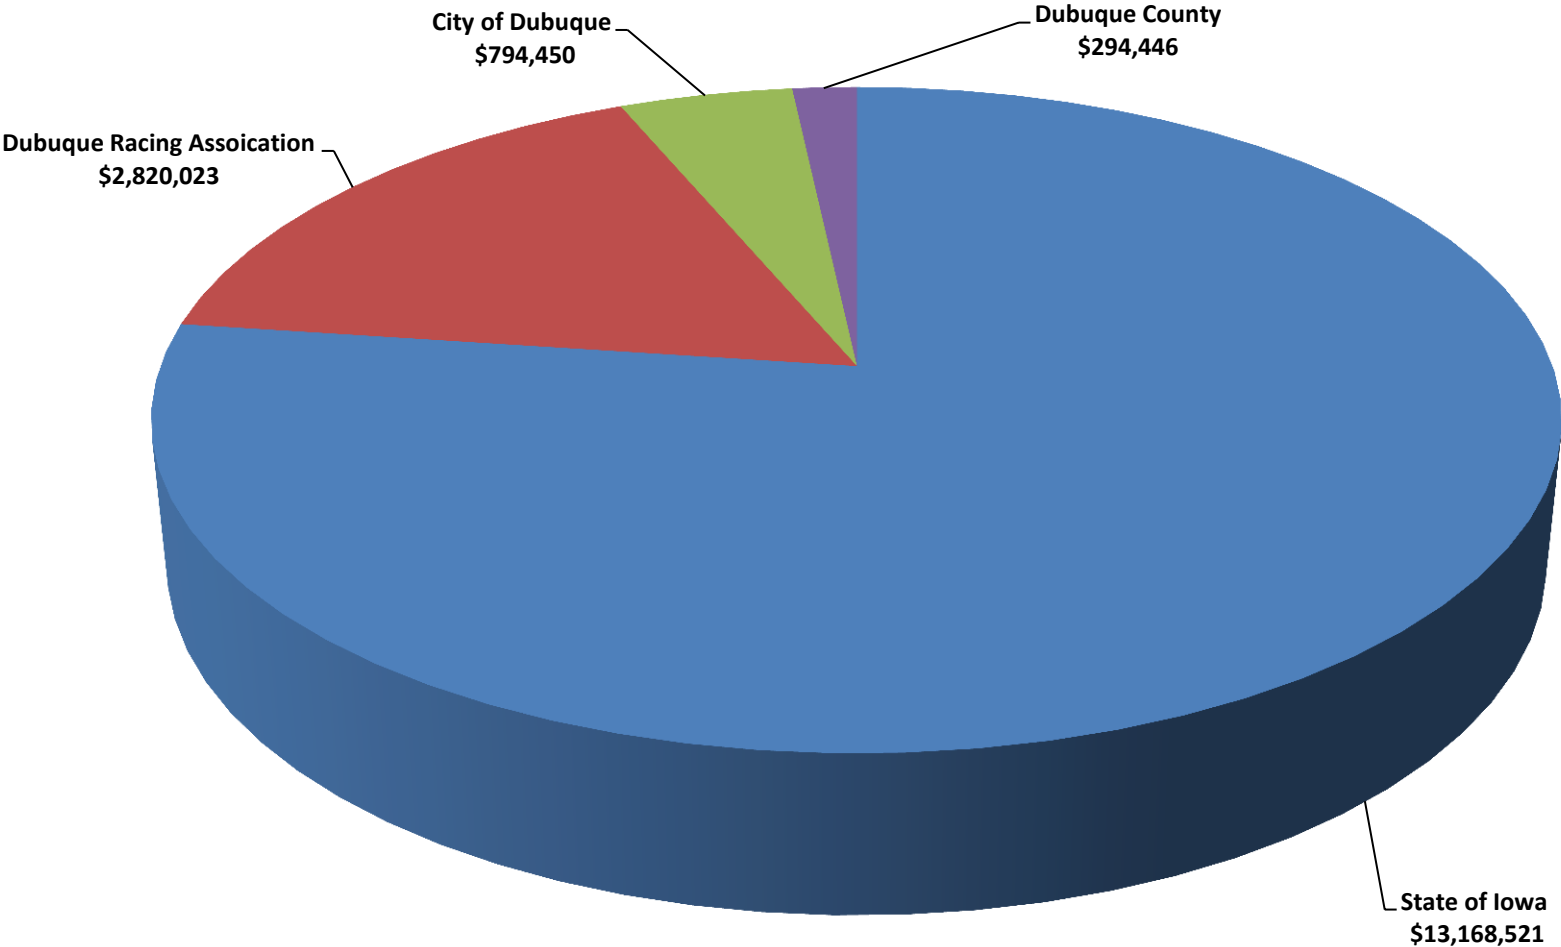

Diamond Jo Casino Gaming Tax Distribution

The Diamond Jo Casino is proud to reinvest in the City of Dubuque, Dubuque County and the State of Iowa