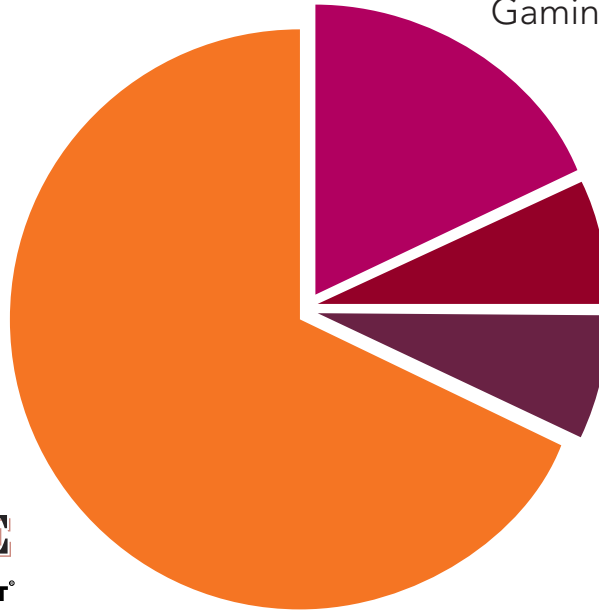

Small Town Friendly,

BIG CITY WILD!

State of Iowa
\$6,686,214

Palo Alto County
Gaming Development Corporation
\$1,807,229

City of Emmetsburg
\$150,602

County of Palo Alto
\$150,602

 **WILD ROSE**
CASINO & RESORT
EMMETSBURG, IOWA