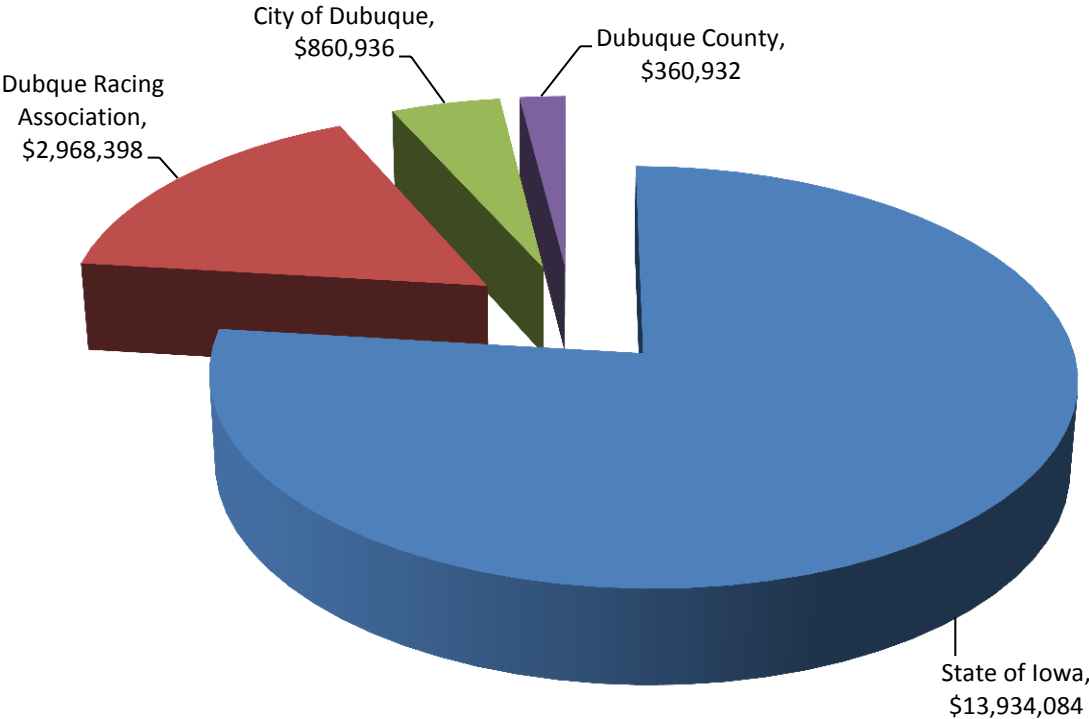

2013 Diamond Jo Casino Gaming Tax Distribution

The Diamond Jo Casino is proud to reinvest in the City of Dubuque, County of Dubuque, and the State of Iowa - through December