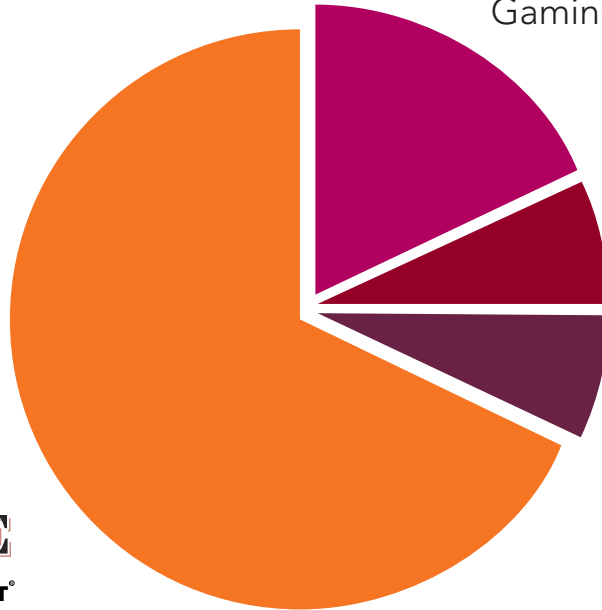

Small Town Friendly,

BIG CITY WILD!

State of Iowa
\$7,146,566

Palo Alto County
Gaming Development Corporation
\$1,923,263

City of Emmetsburg
\$160,272

County of Palo Alto
\$160,272

 **WILD ROSE**
CASINO & RESORT
EMMETSBURG, IOWA