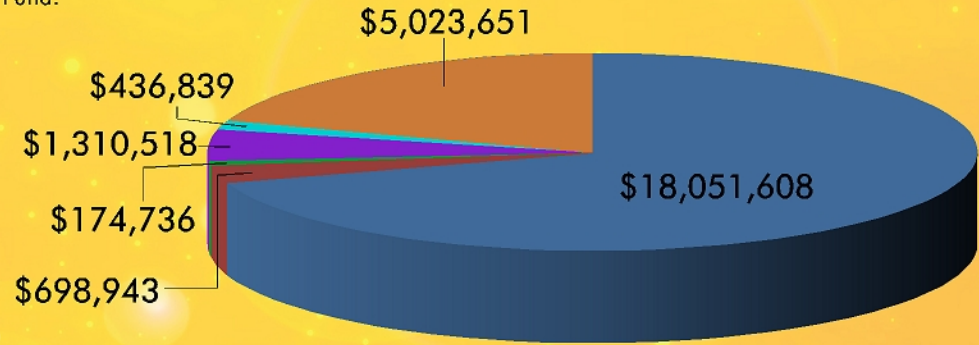

# BEST FOR ITS COMMUNITIES

Isle® Casino Hotel Waterloo is proud to reinvest in Waterloo, Black Hawk County and Iowa.

**State of Iowa:**

The Gambling industry is the sole contributor to the Rebuild Iowa Infrastructure Fund, the Vision Iowa Fund, the Environment First Fund, and the School Infrastructure Fund.

**Black Hawk County:**

In Black Hawk County the funds are used for property tax relief, which offset taxes that would otherwise be paid by the general public.

**City of Waterloo:**

The City of Waterloo received over \$1,300,000 (1.3 million dollars) from Isle® Casino Hotel Waterloo. Numerous city projects and purchases are completed due to Isle® Casino Hotel Waterloo dollars.

**Black Hawk County Gaming Association:**

The Black Hawk County Gaming Association, hold and maintains the license to conduct gambling games for Isle® Casino Hotel Waterloo, received over \$5,000,000 (5 million dollars) from Isle® Waterloo. Forty-nine projects were funded with these funds in 2012.

\$25 Million Total Taxes Paid

Get Winning!  
WATERLOO