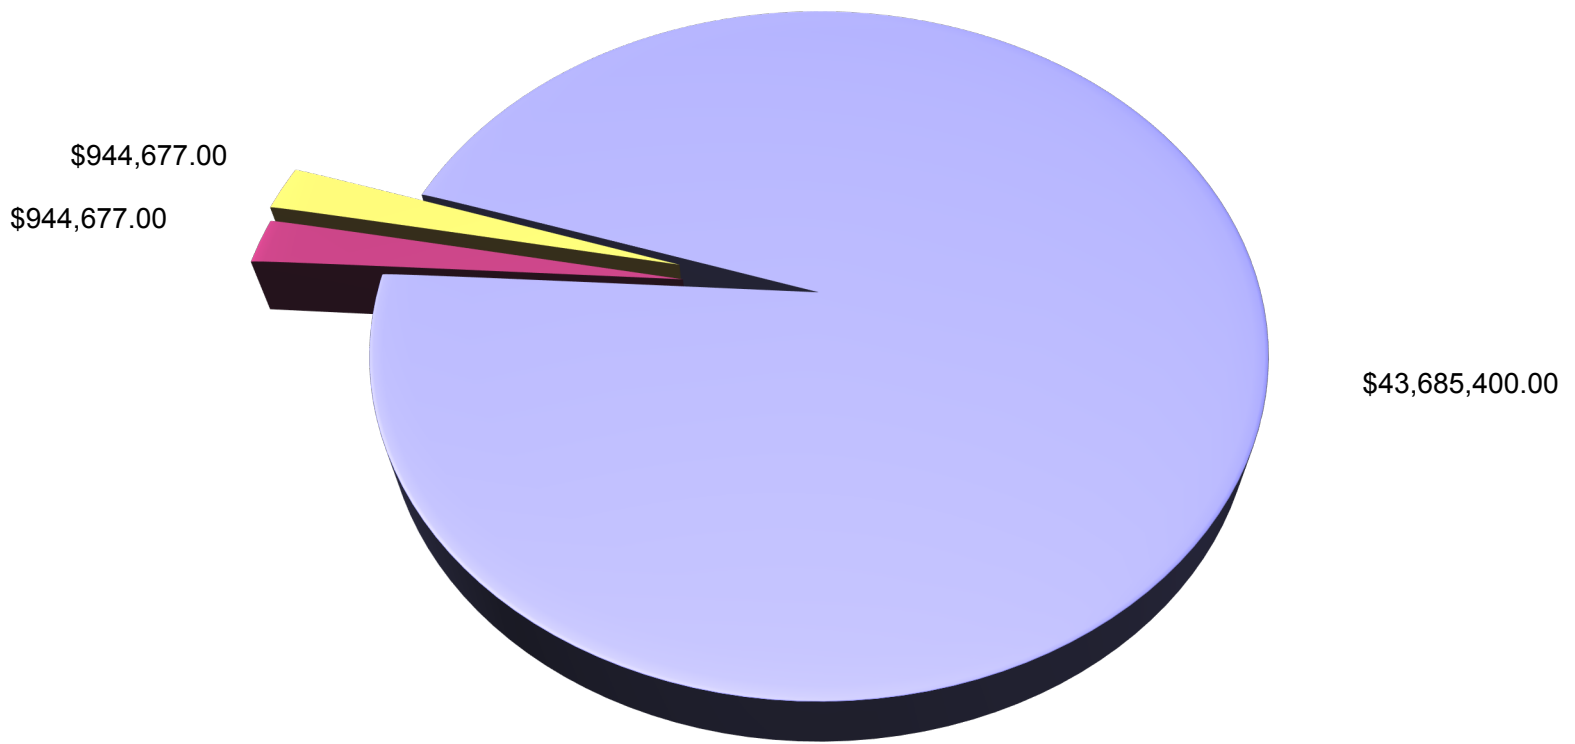

Horseshoe Casino 2010 Gaming Tax Distribution

● State of Iowa ● City of Council Bluffs ● Pottawattamie County