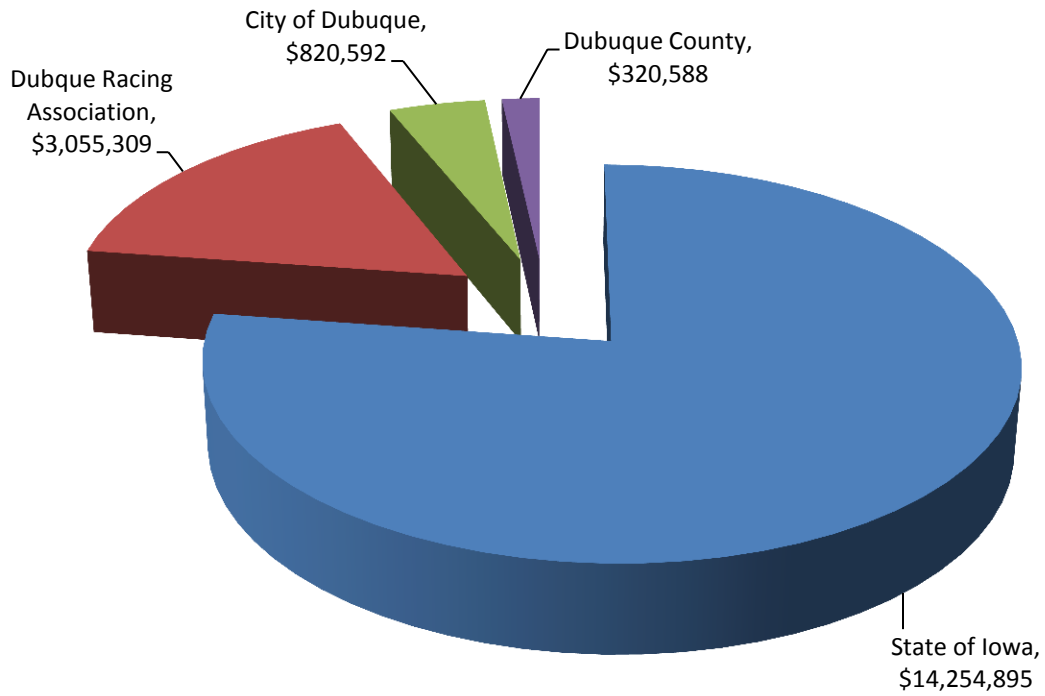

2010 Diamond Jo Casino Gaming Tax Distribution

The Diamond Jo Casino is proud to reinvest in the City of Dubuque, County of Dubuque, and the State of Iowa - through