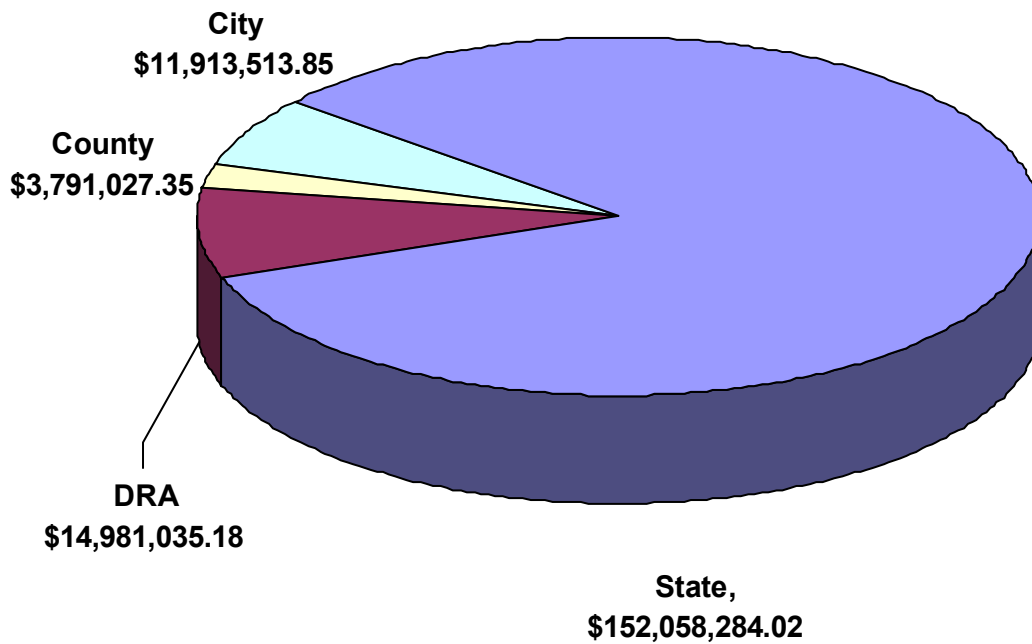

Gaming Tax Distribution

Diamond Jo Casino is proud to reinvest
in the City of Dubuque, County of Dubuque and State of Iowa
Calendar Year 2009