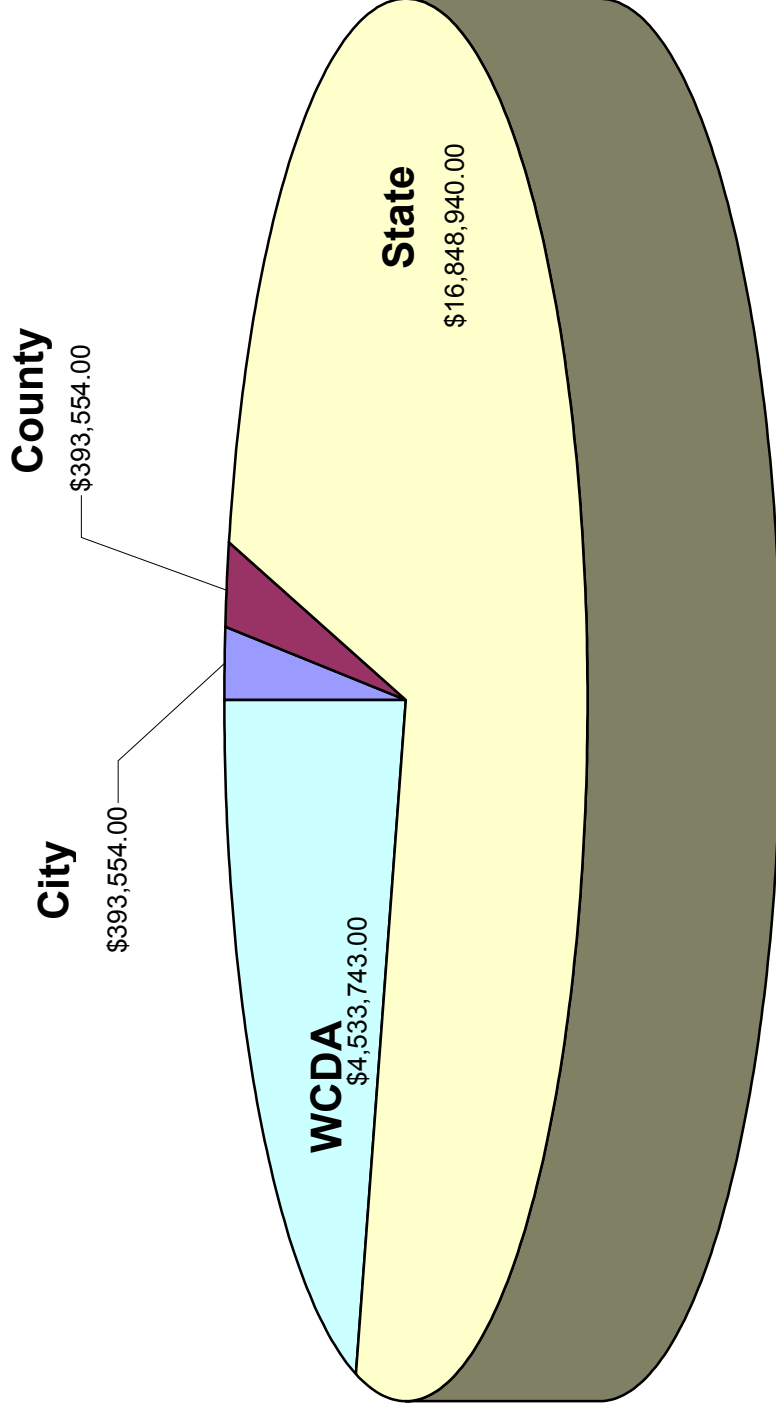

## Diamond Jo Worth Gaming Tax Distribution

The Diamond Jo Worth Casino is proud to reinvest in the City of Northwood, County of Worth, WCDA & State of Iowa - 2008

<b>CITY</b>	<b>COUNTY</b>	<b>STATE</b>	<b>WCDA</b>
393,554	393,554	16,848,940	4,533,743