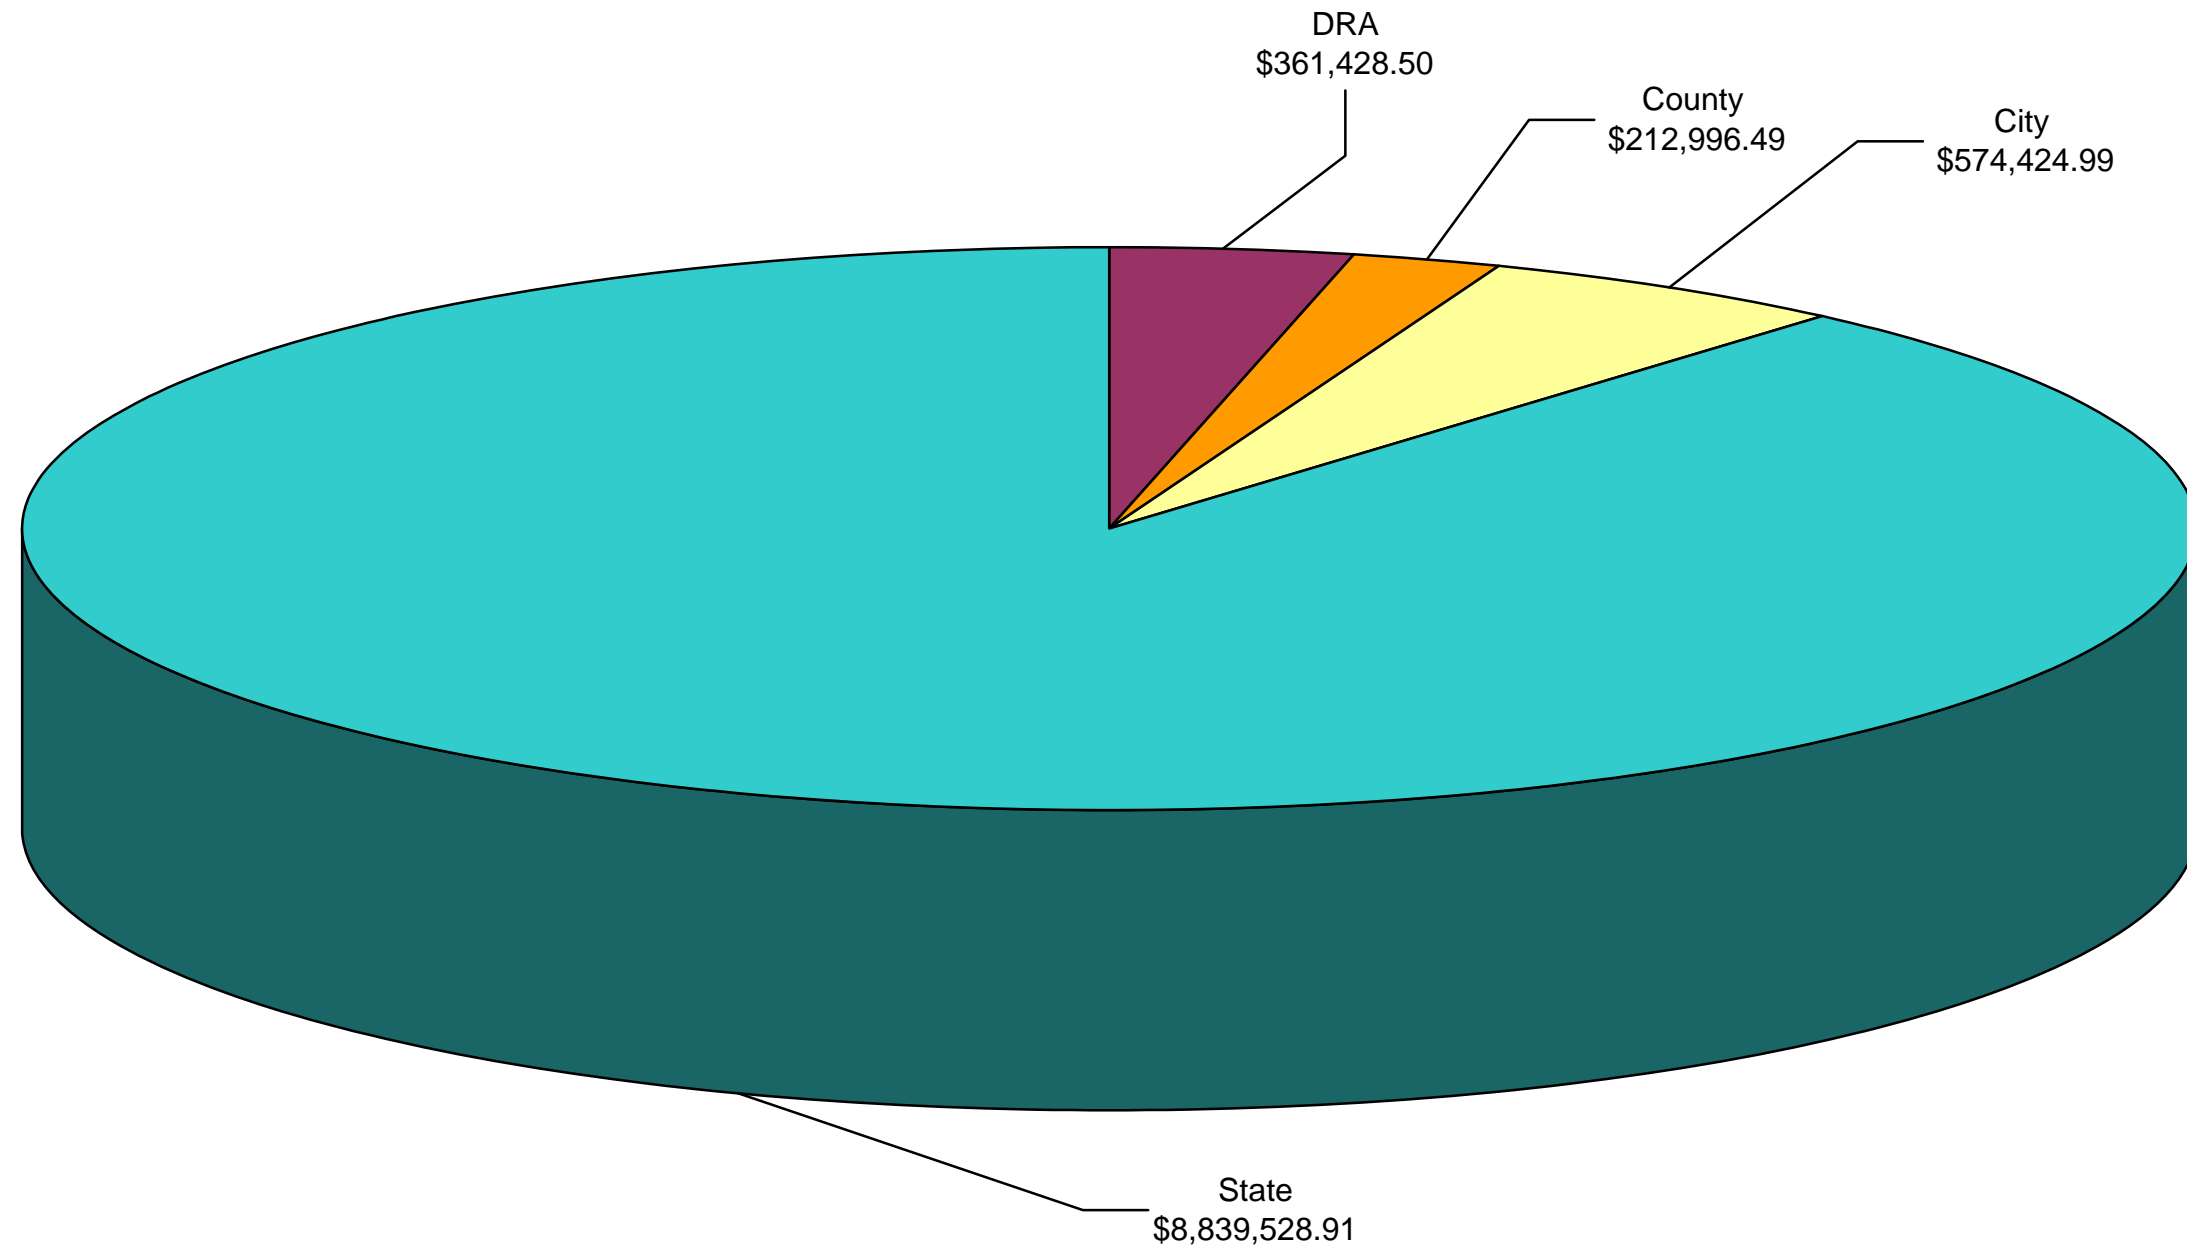

Diamond Jo Casino Gaming Tax Distribution

The Diamond Jo Casino is proud to reinvest in the City of Dubuque, County of Dubuque & the State of Iowa - Calendar Year 2008