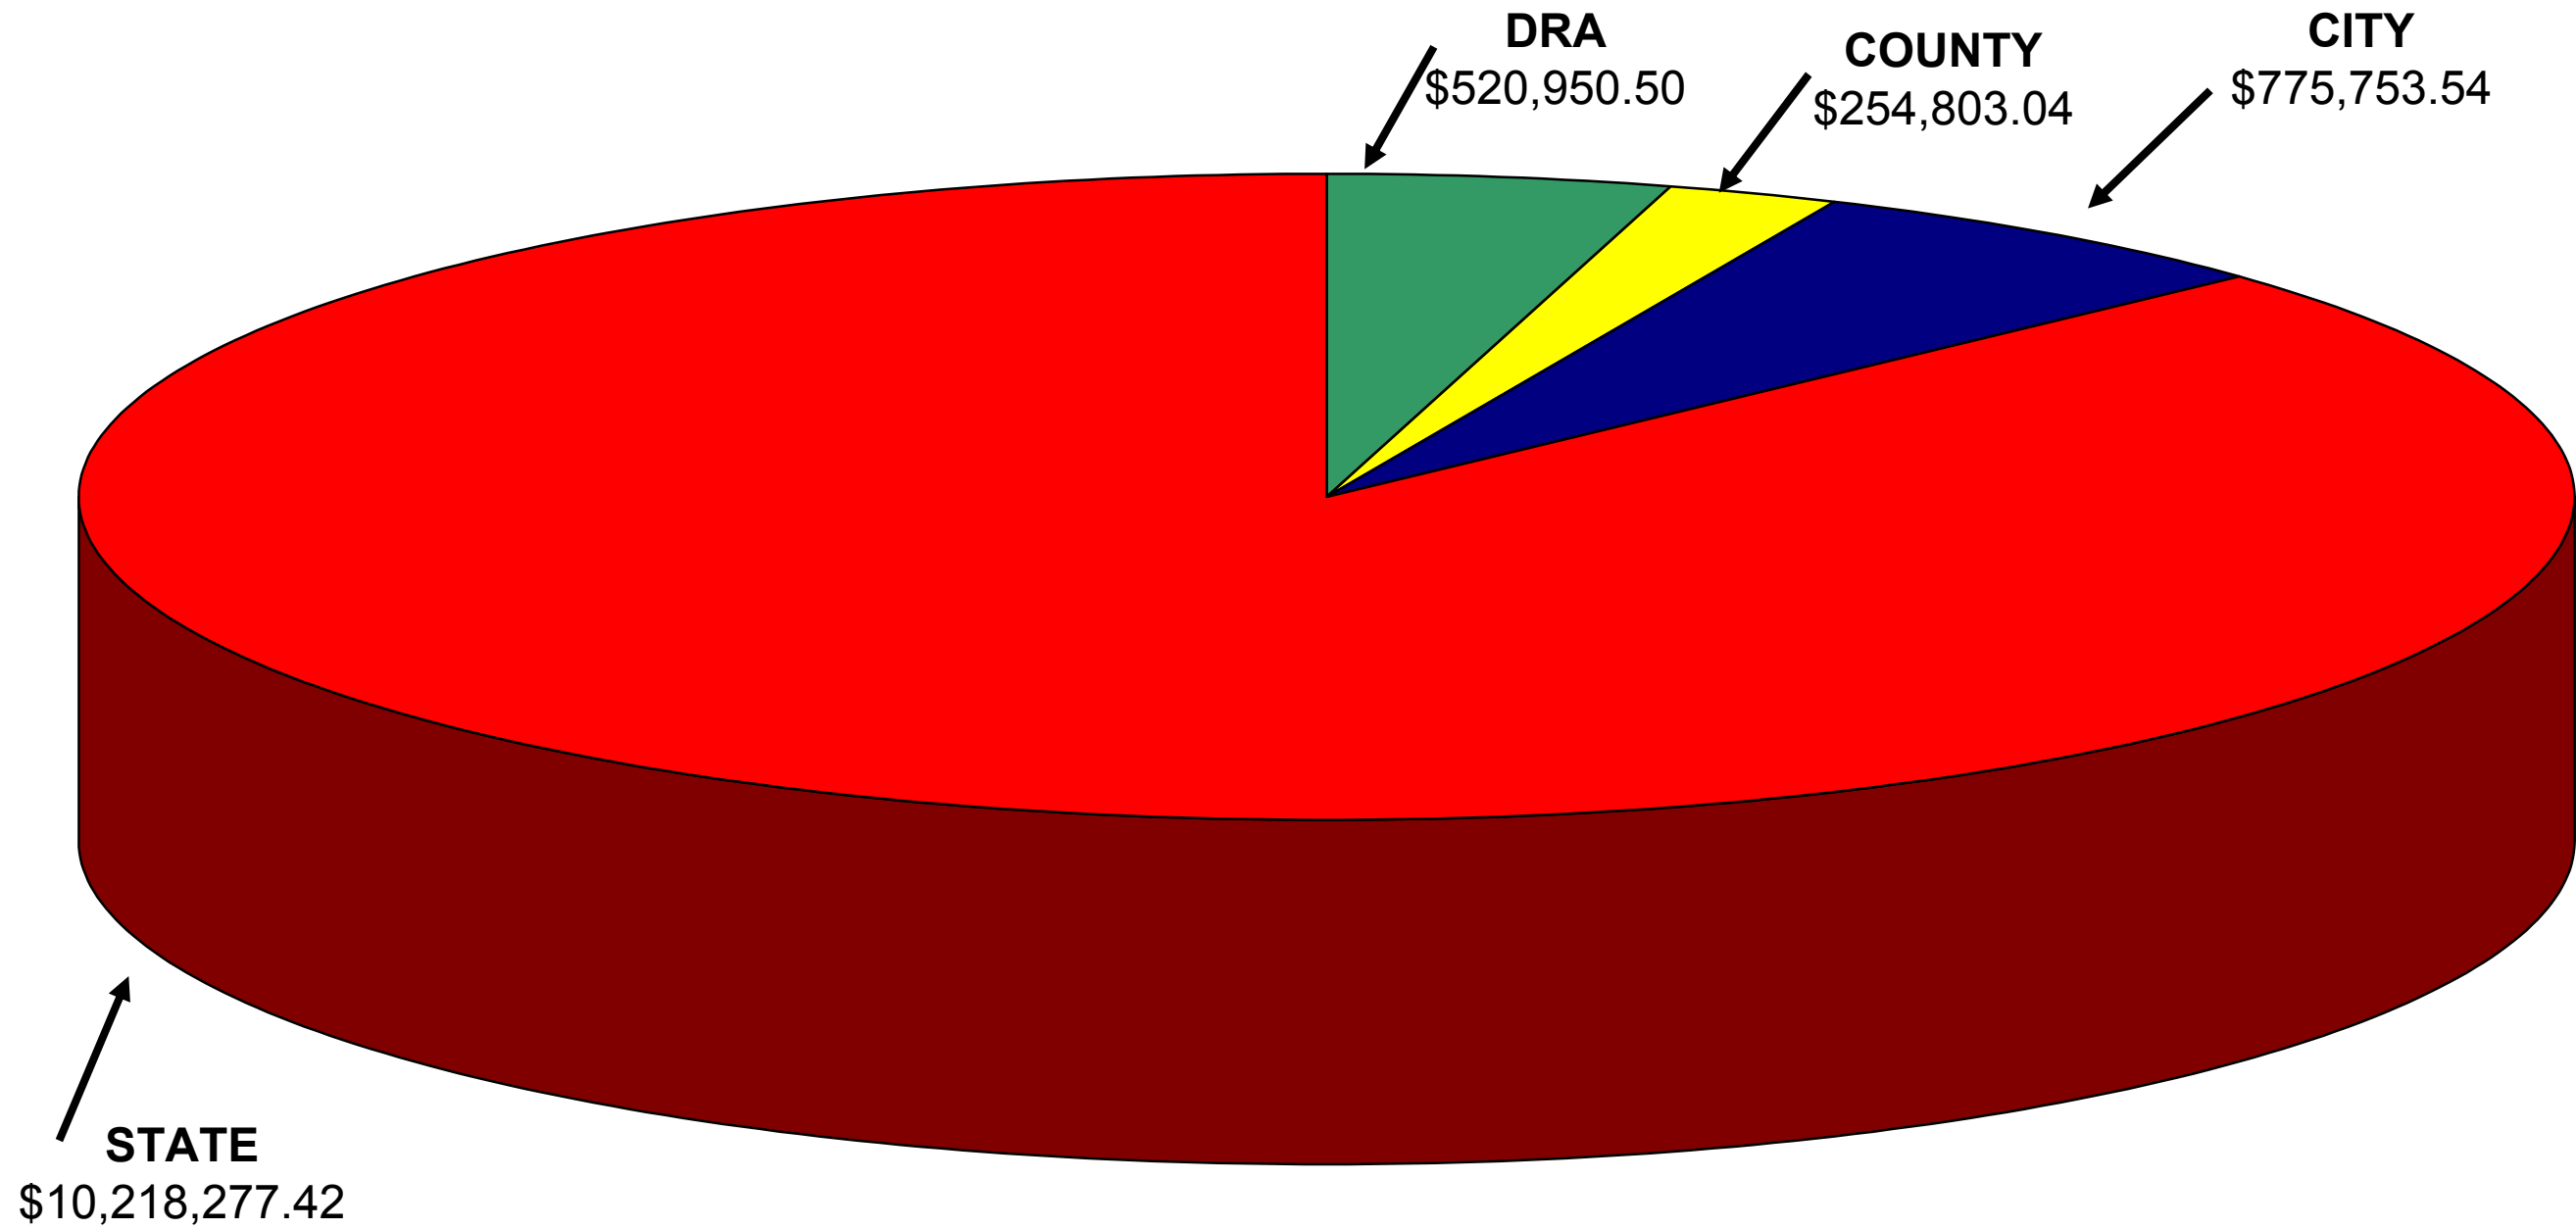

# *Diamond Jo Casino Gaming Tax Distribution*

**The Diamond Jo Casino is proud to reinvest in the City of Dubuque, County of Dubuque & the State of Iowa - Through Calendar Year 2004**