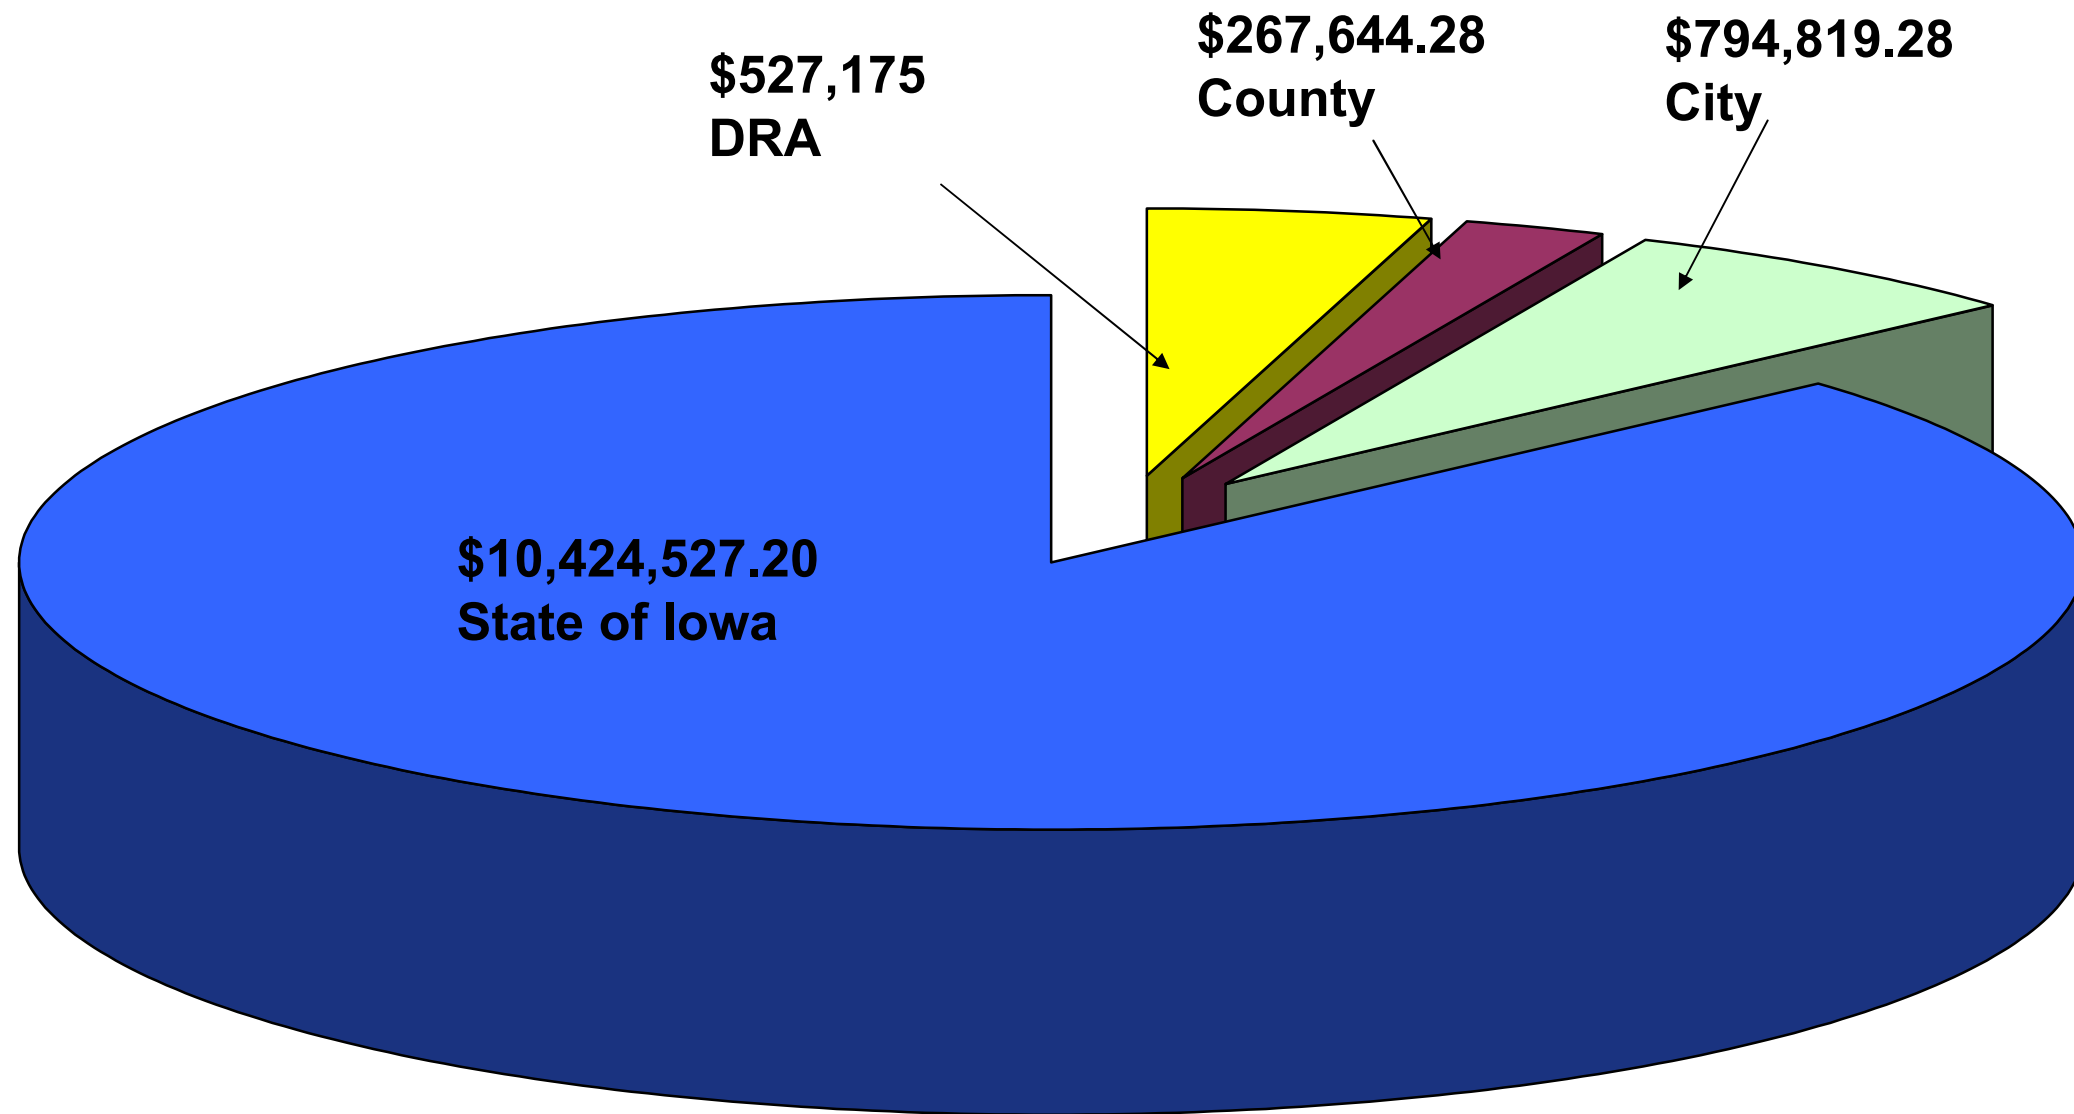

### Diamond Jo Casino Gaming Tax Distribution

The Diamond Jo Casino is proud to reinvest in the City of Dubuque, County of Dubuque & the State of Iowa - Through Calendar Year 2003