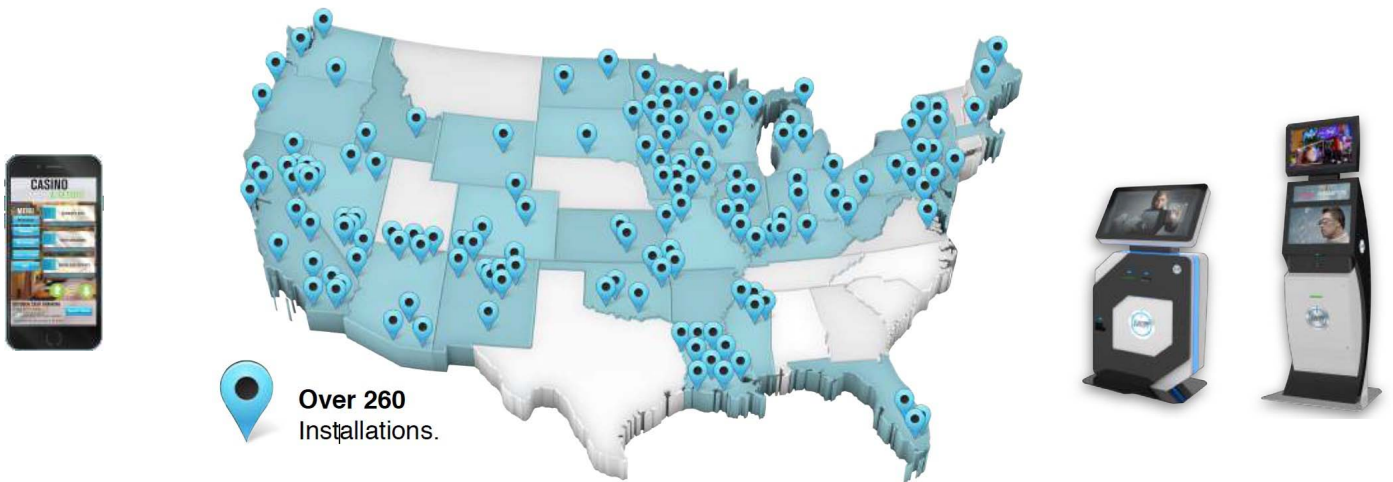

eSHOWCASE

IGA ASSOCIATE MEMBERS: LOYAL. ENGAGED. READY TO PERFORM.

IGA PREFERRED VENDOR SEAL

Associate Members are encouraged to use this **IGA Preferred Vendor Seal** in their correspondence and communications with casino properties. Look for it as a sign of loyalty to the gaming industry.

Over 260 Installations.

MICRO GAMING TECHNOLOGIES, INC.

★ **NEW ASSOCIATE MEMBER!**

PROMOTIONAL KIOSK/MOBILE SOLUTIONS FOR CASINOS

DAN WEATHERLY | 702-480-6335 | Dan@mgtinc.net
mgtinc.net

Micro Gaming Technologies, Inc. (MGT) designs and develops software to automate, track and report all of your casino promotions. The MGT software applications interface bi-directionally with your existing player tracking system and a touch-screen device. MGT's newest API development allows you to directly connect your promotions with your patrons via website and mobile.